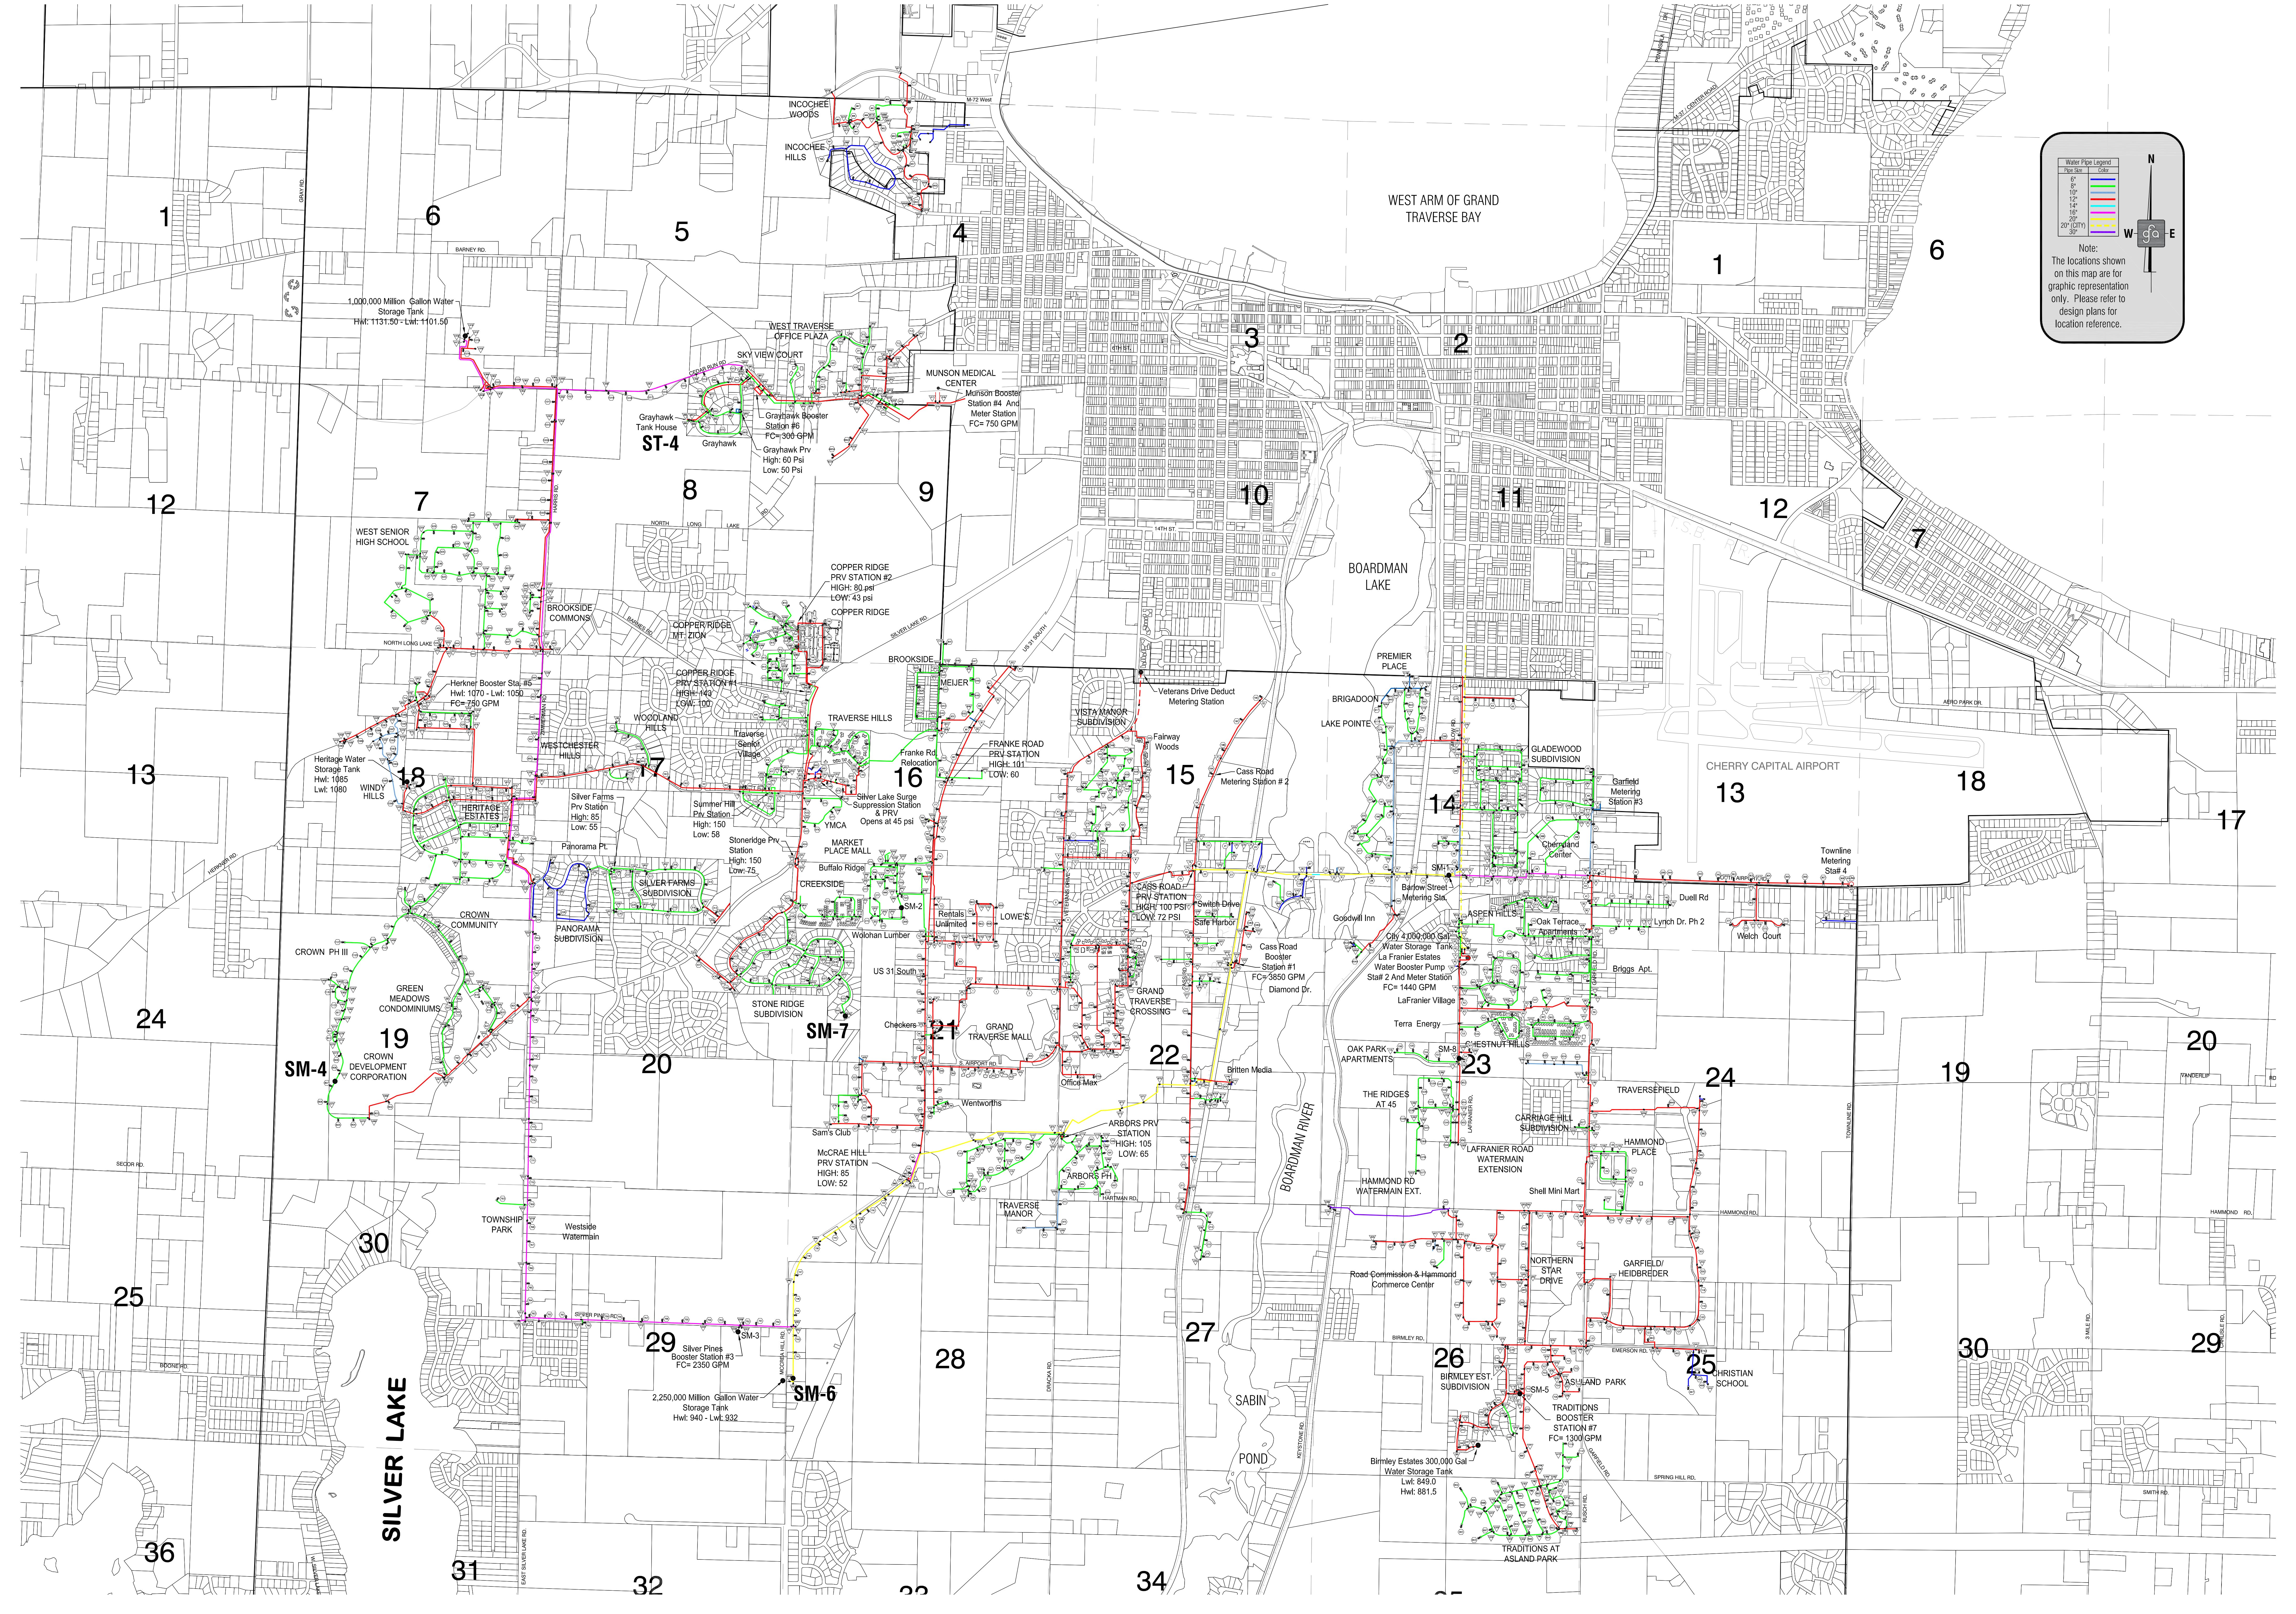

Garfield Township Water System

Water Pipe Legend

Pipe Size	Color
6"	Blue
8"	Green
10"	Red
12"	Orange
14"	Yellow
16"	Light Green
20" (cmv)	Light Blue
30"	Light Purple

Note: The locations shown on this map are for graphic representation only. Please refer to design plans for location reference.