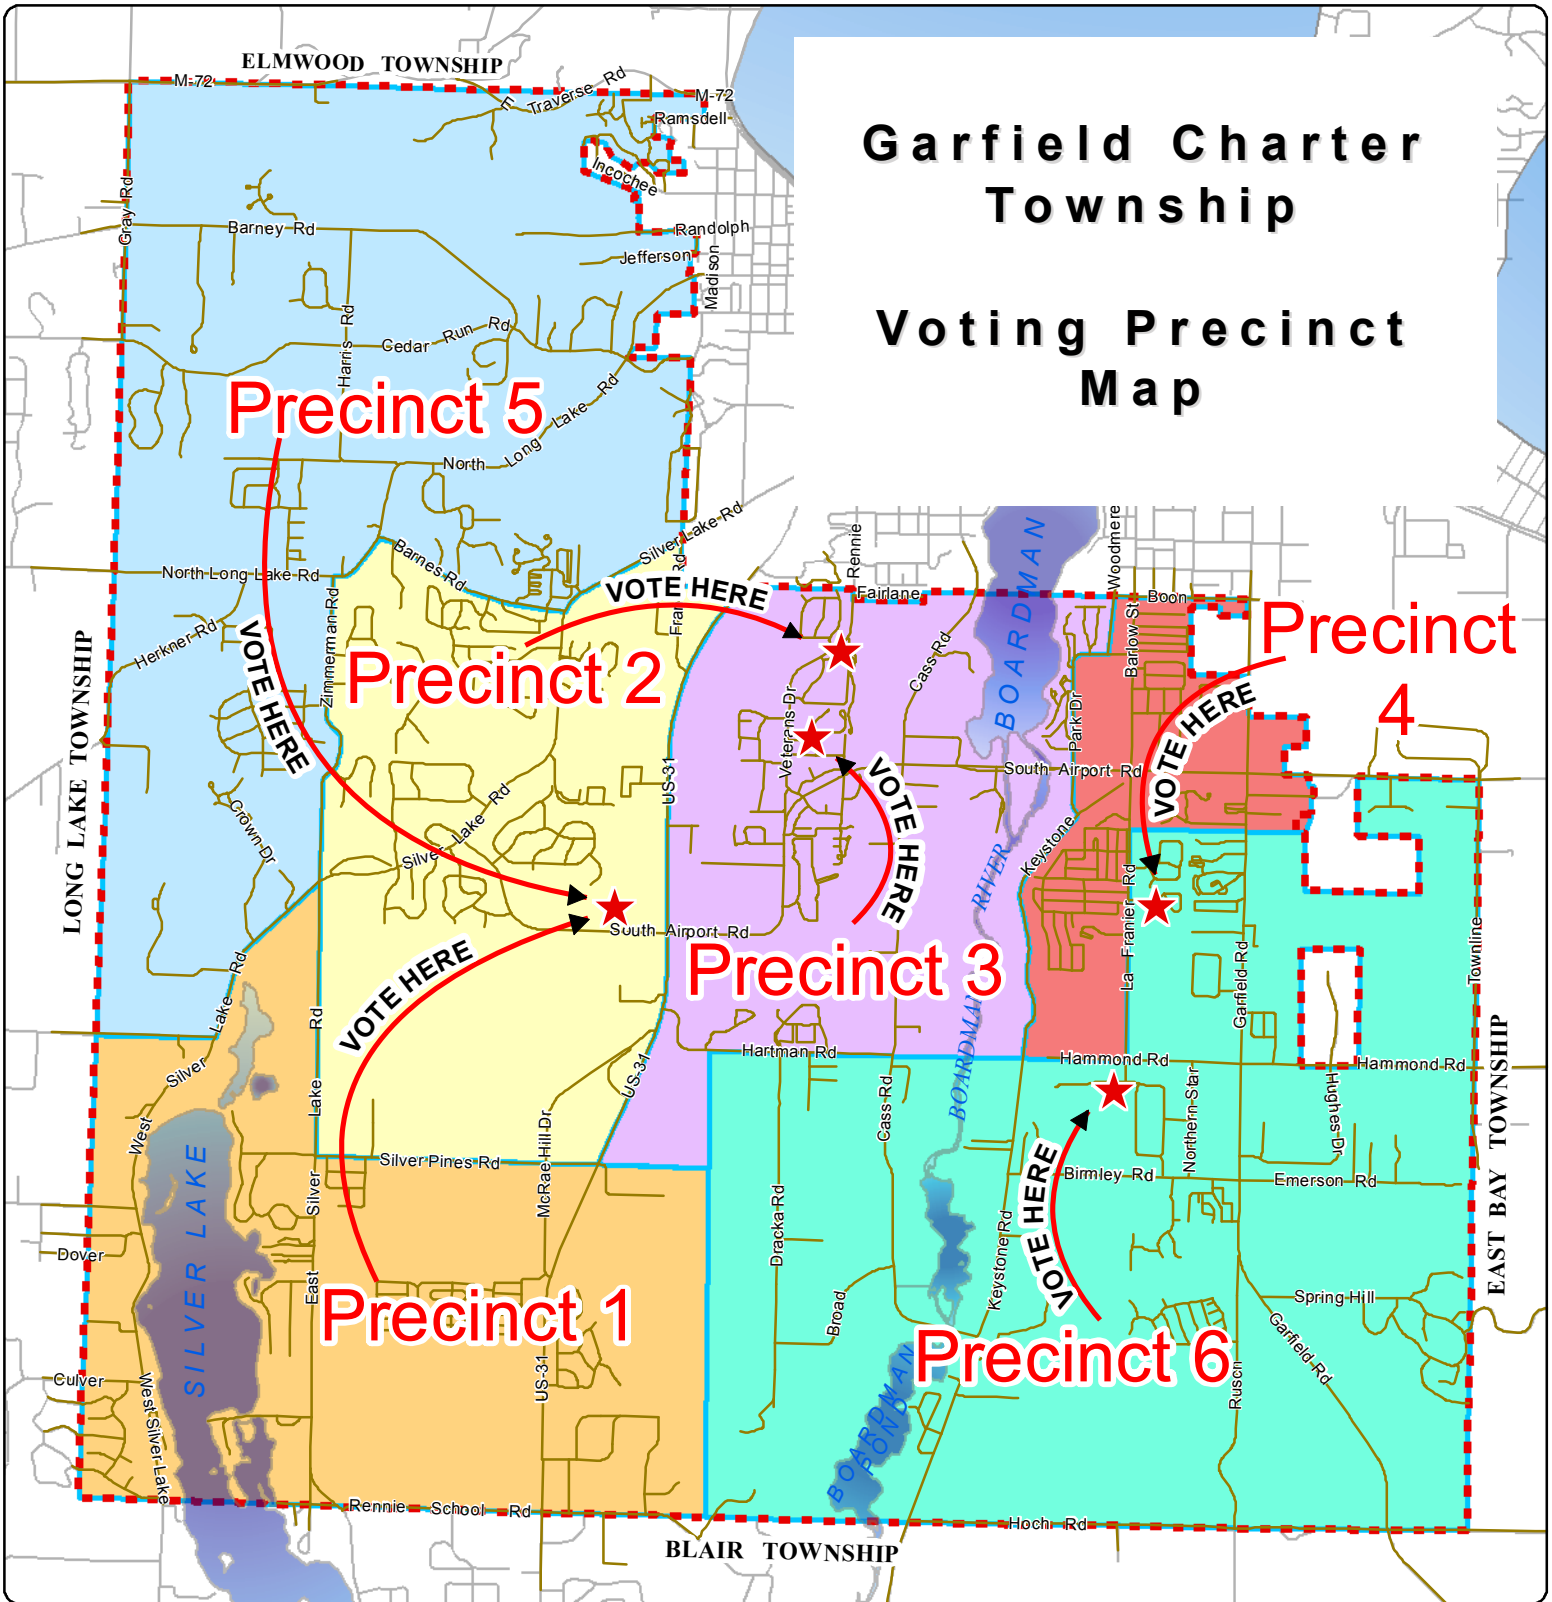

Garfield Charter Township

Voting Precinct Map

Voting Location

- | | |
|--|---|
|  1 - First Christian Church - 3686 S Airport Rd West |  4 - Grand Traverse County Bldg - 2650 La Franier Rd |
|  2 - Garfield Township Hall - 3848 Veterans Dr |  5 - First Christian Church - 3686 S Airport Rd West |
|  3 - Township Fire Hall - 3000 Albany St |  6 - County Road Comm. Bldg. - 1881 La Franier Rd |

Plot Date: July 2009

I:\GarfieldGIS\Printable Map Projects\Precinct Map 8.5x11.mxd

0 0.5 1 2 Miles

Garfield Charter
Township
3848 Veterans Drive
Traverse City, MI 49684

NOT A LEGAL SURVEY