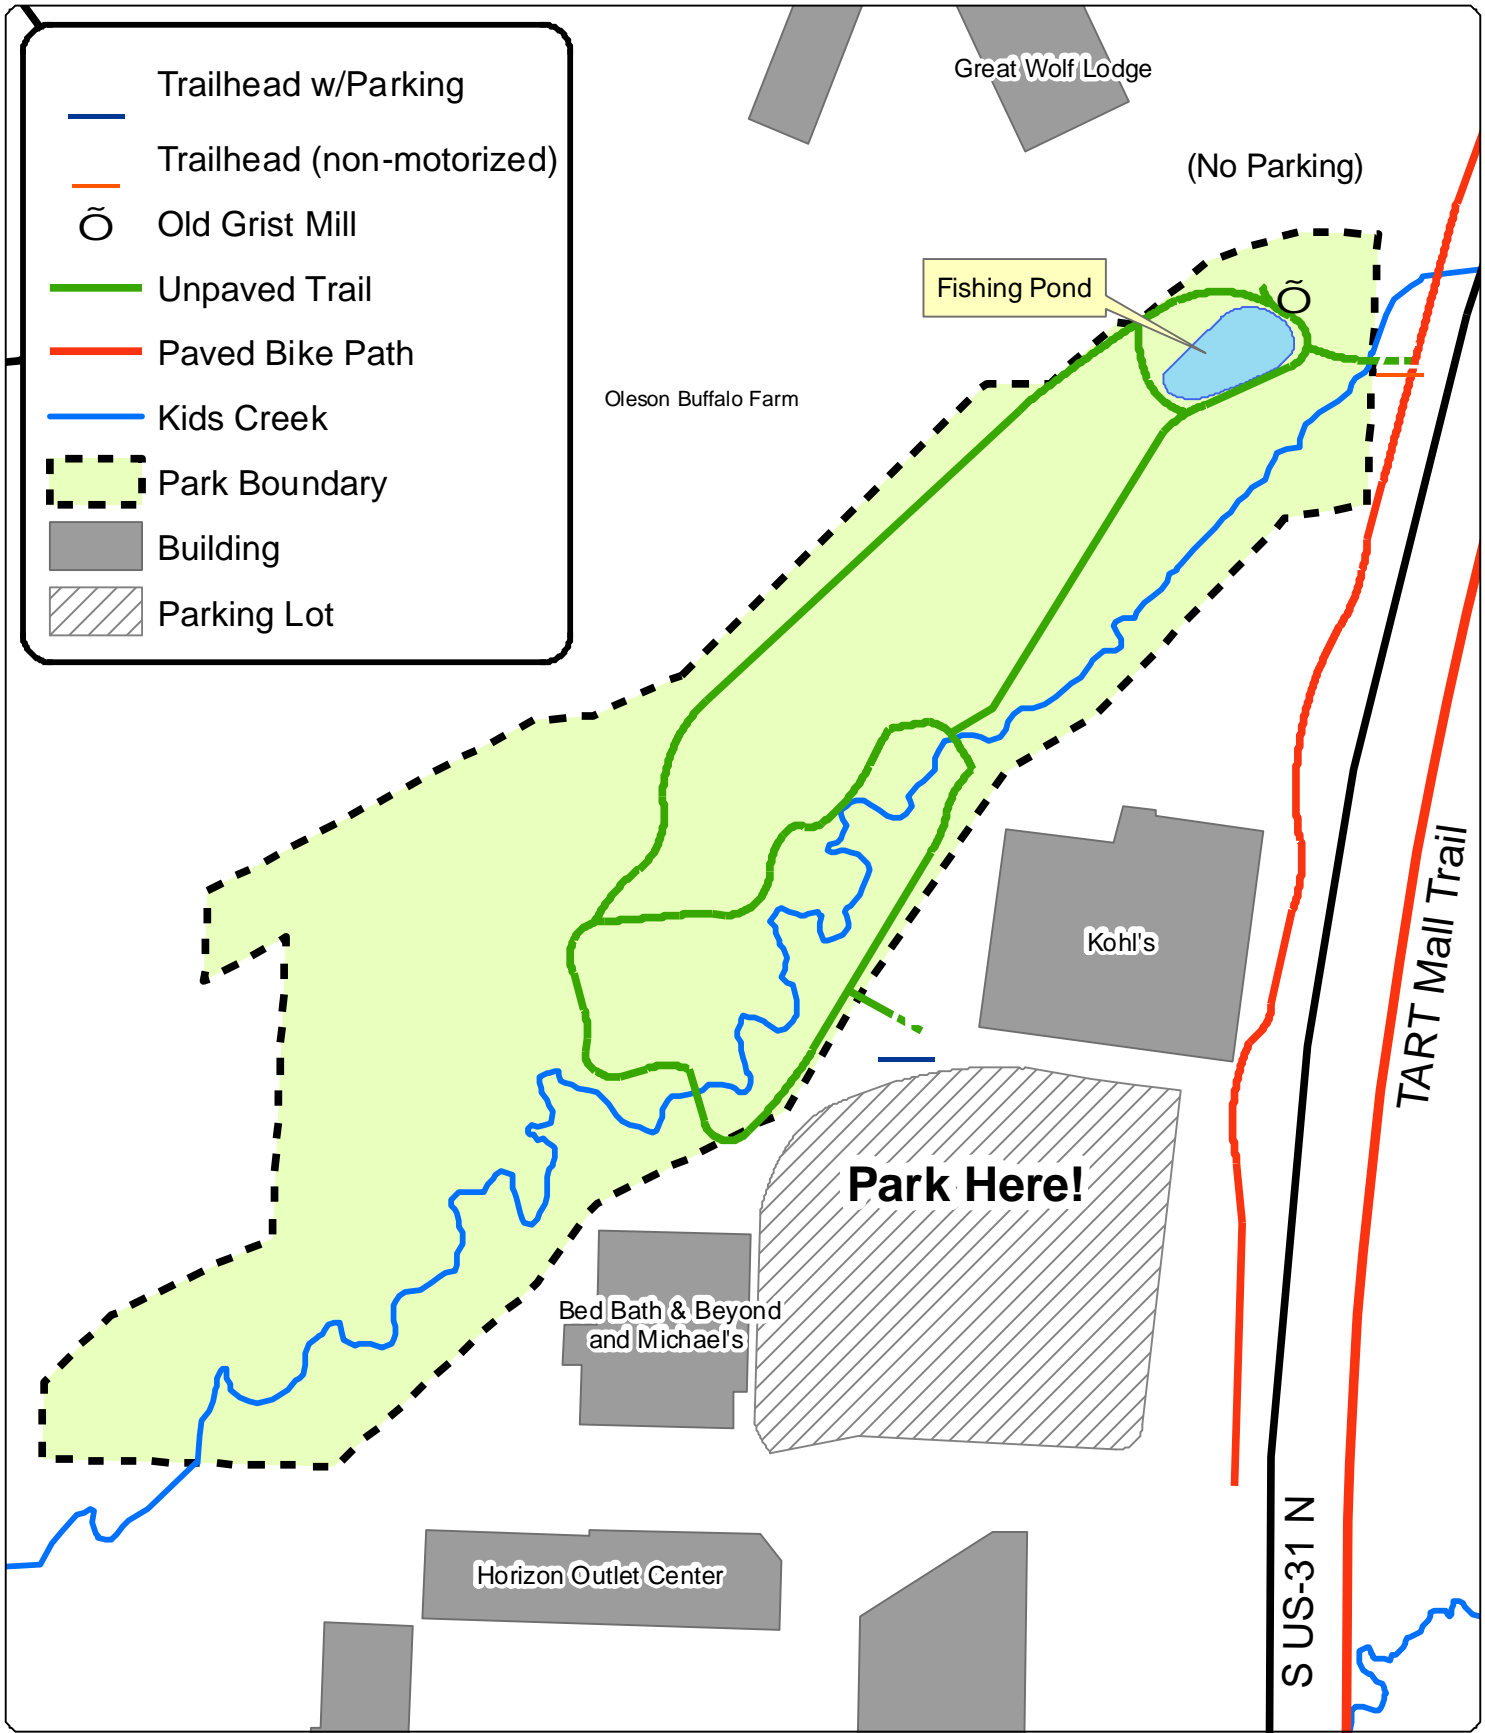

-  Trailhead w/Parking
-  Trailhead (non-motorized)
-  Old Grist Mill
-  Unpaved Trail
-  Paved Bike Path
-  Kids Creek
-  Park Boundary
-  Building
-  Parking Lot

Park Map
Kids Creek Park

Current as of: May 2010

I:\GarfieldGIS\Printable Map Projects\Parks\KidsCreek.mxd

3 Garfield Charter Township
 3848 Veterans Drive
 Traverse City, MI 49684
 Phone: 231.941.1620
 Fax: 231.941.1688
www.garfield-twp.com