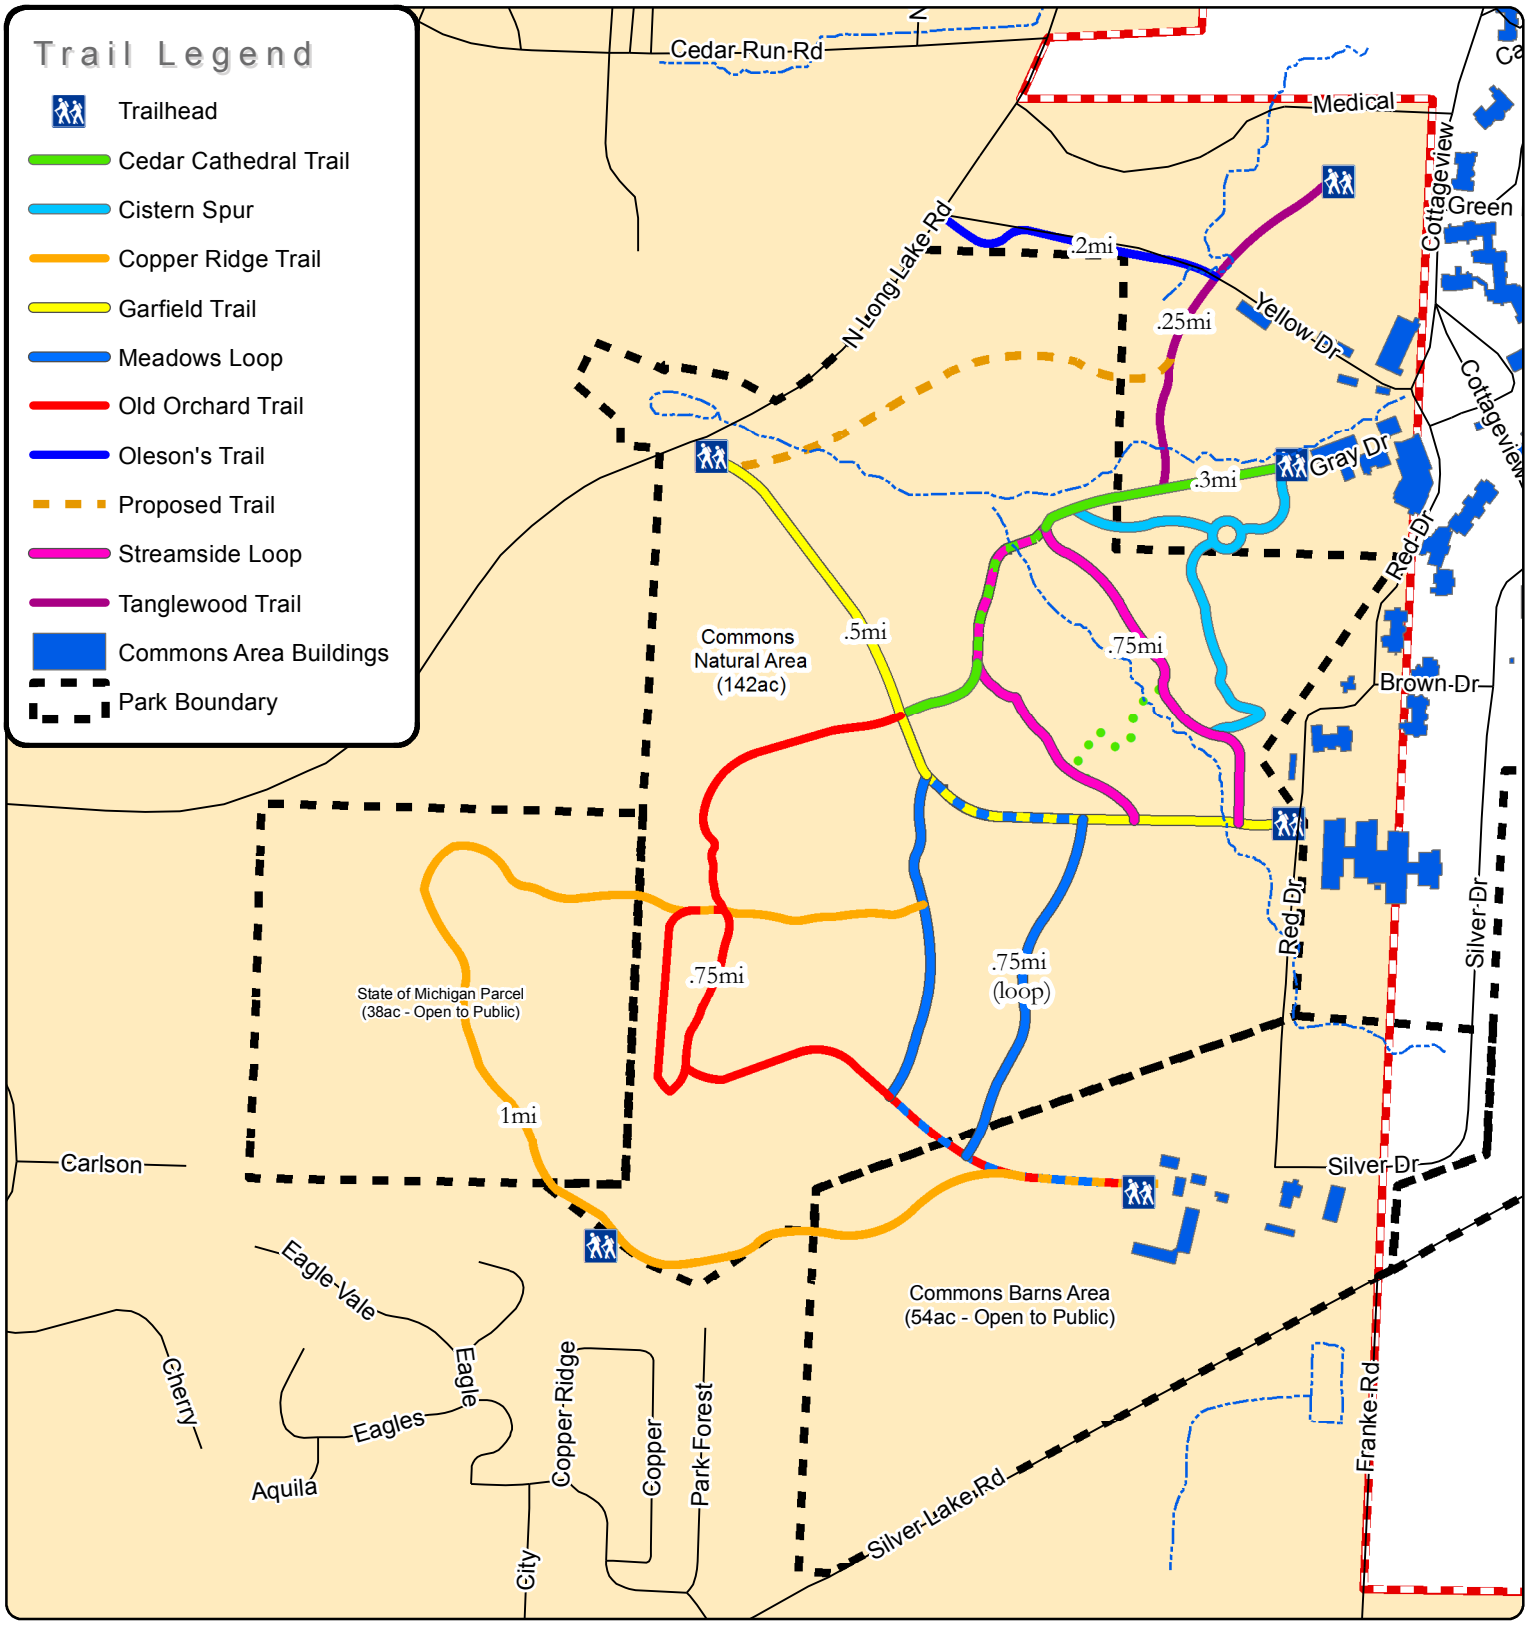

Trail Legend

-  Trailhead
-  Cedar Cathedral Trail
-  Cistern Spur
-  Copper Ridge Trail
-  Garfield Trail
-  Meadows Loop
-  Old Orchard Trail
-  Oleson's Trail
-  Proposed Trail
-  Streamside Loop
-  Tanglewood Trail
-  Commons Area Buildings
-  Park Boundary

Trails Map

Grand Traverse Commons Natural Area

Garfield Charter Township
 3848 Veterans Drive
 Traverse City, MI 49684
 Phone: 231.941.1620
 Fax: 231.941.1688
www.garfield-twp.com

NOT A LEGAL SURVEY

Date: 9/10/2012