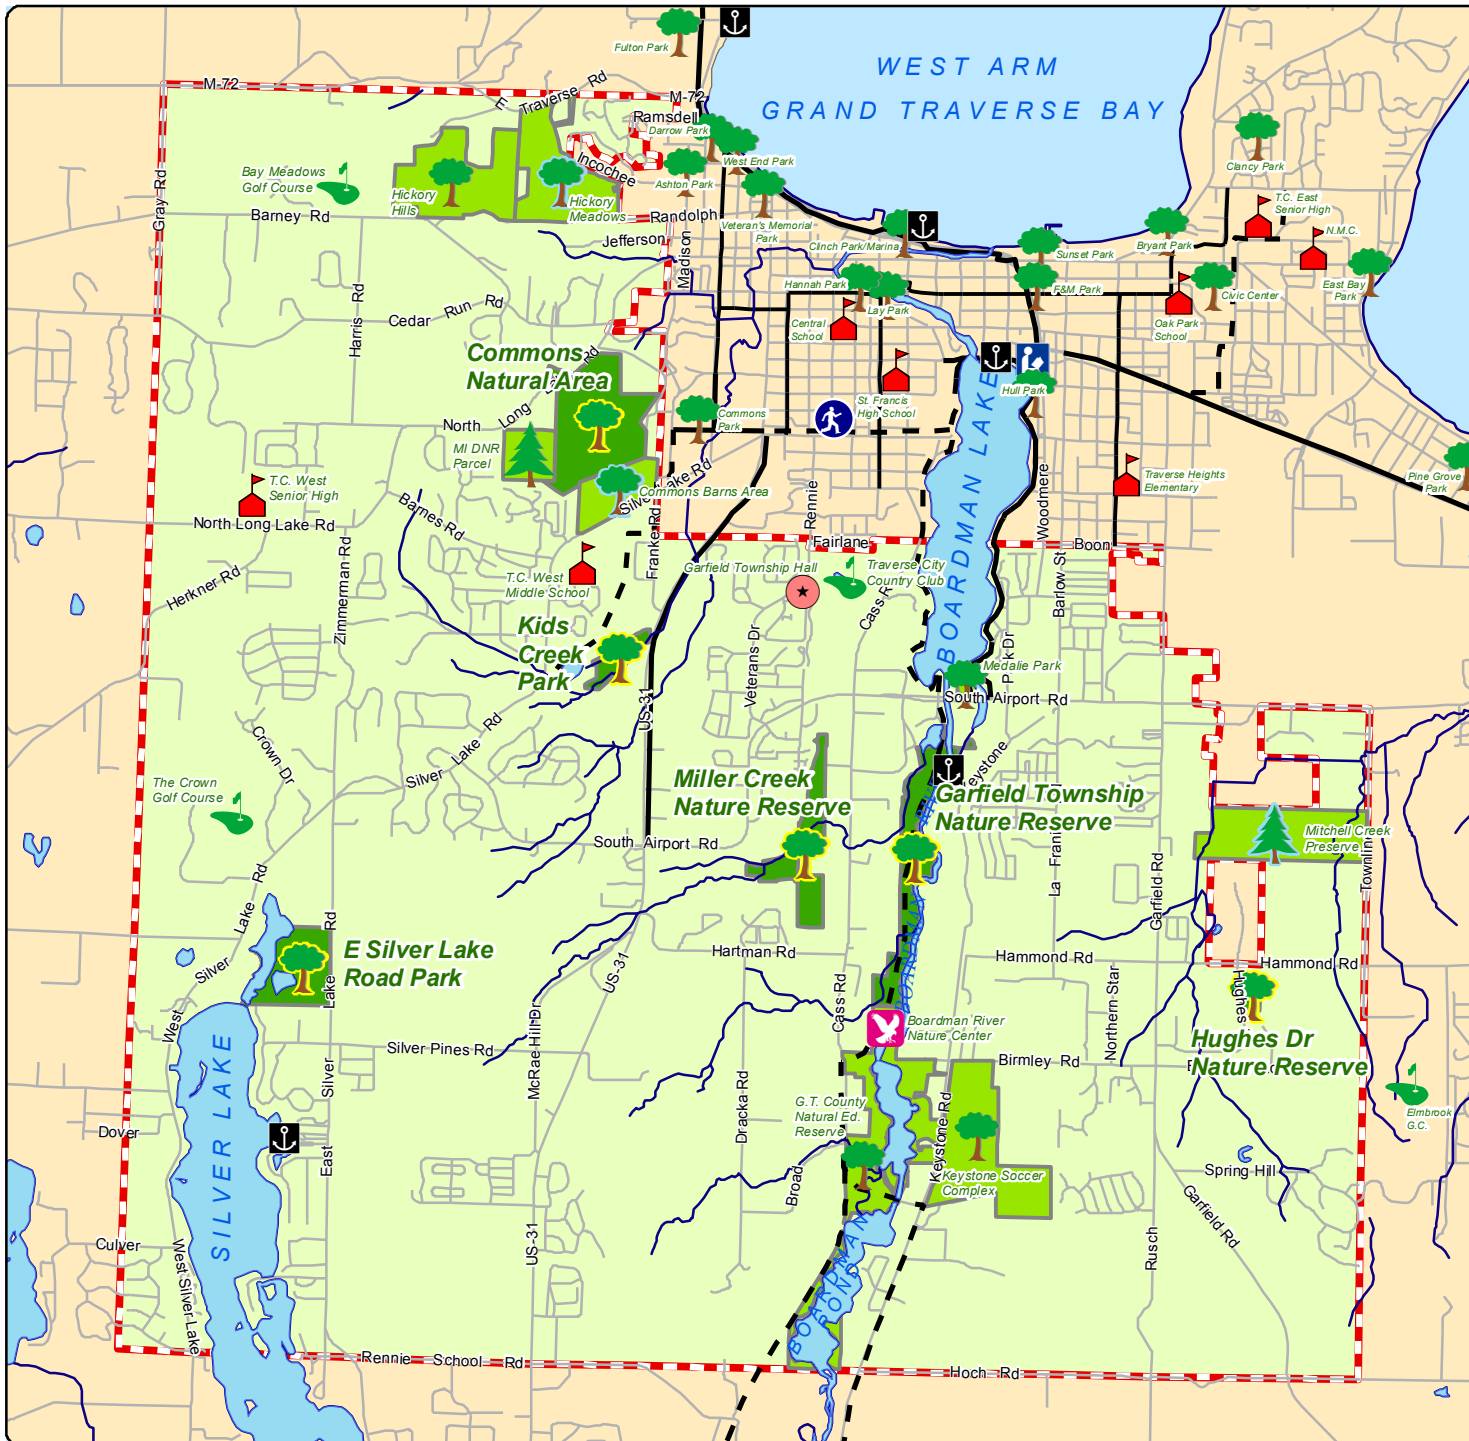

Township and Local Parks & Recreation Inventory

Garfield Charter Township
Grand Traverse County, MI

Parks and Rec Facilities

-  Township Park
-  Other Municipal Park
-  Rec Authority Park
-  GTRLC Preserve
-  State Land/Park
-  Township Hall
-  Boat Launch/Access Site
-  Golf Course
-  Library
-  Nature Center
-  School
-  School Sports Facility

TART Trails

-  In-Town Route
-  existing
-  proposed

Prepared by: Garfield Planning Dept - May 2009
Base Data Source: MCGI v8a
Data Source: Garfield Township, 2009