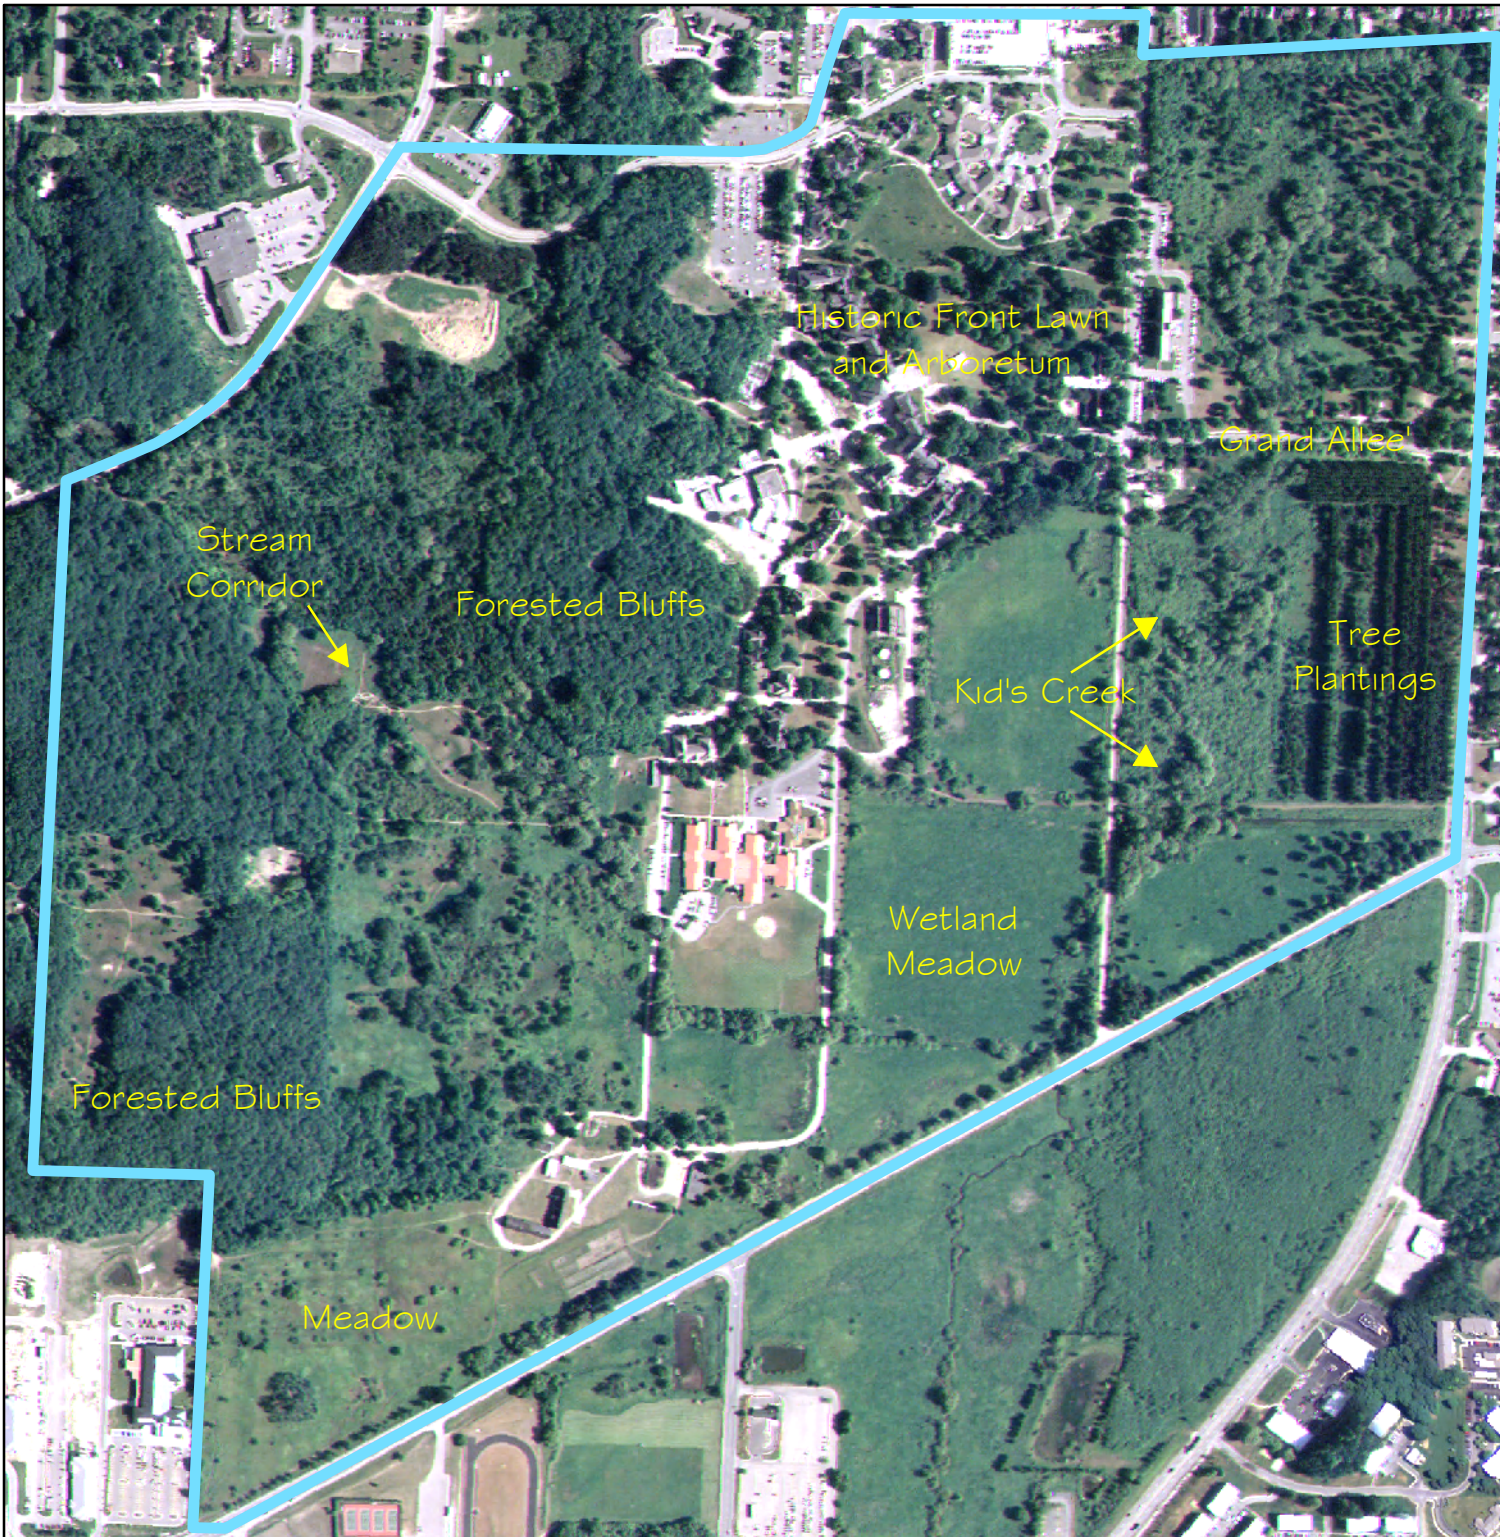

Grand Traverse Commons
Master Plan
Natural Systems

— GT Commons Boundary

Data Provided by:
Traverse City Engineering Dept.

2005 Orthophoto

Map Produced by:
LIAA

PARTNERSHIPS
for **CHANGE**
Sustainable Communities